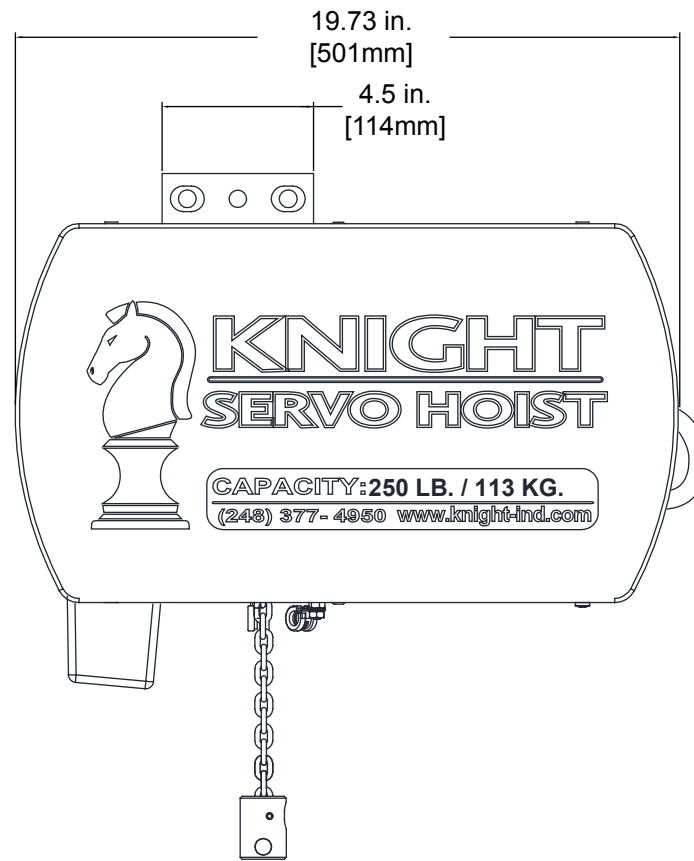

KSHS Series Safety Drop Stop "SDS" Servo Hoists

KSH250S-2301
KSH500S-2301

Product Weight: 100 lbs [45.5kg]

KSH350S-2301
KSH750S-2301
KSH1000S-2301
KSH2000S-2301

Product Weight: 130 lbs [59kg]