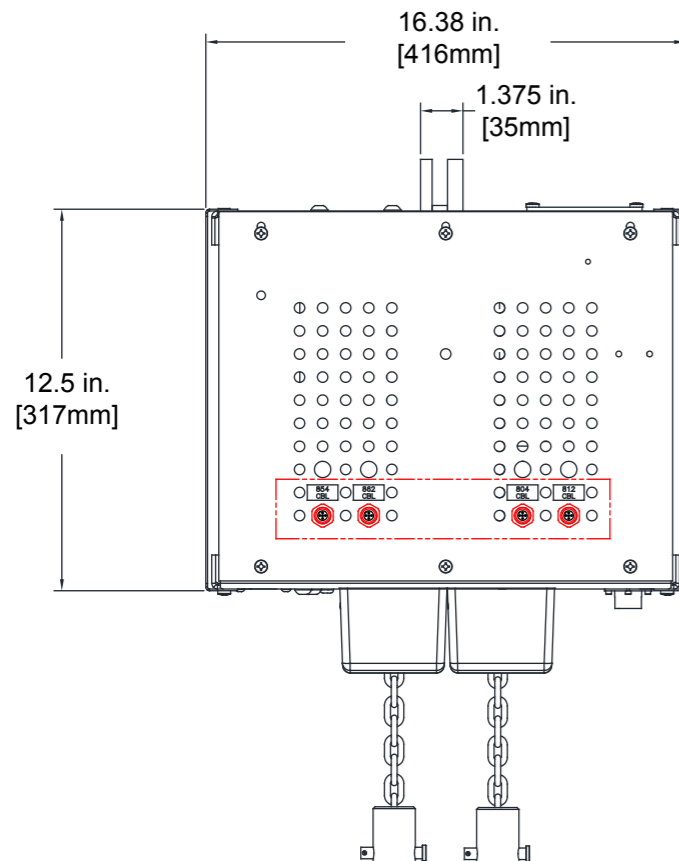

KSHSDS Series Safety Drop Stop "SDS" Servo Hoists

KSHSDS250-2301
KSHSDS500-2301

Product Weight: 100 lbs [45.5kg]

KSHSDS350-2301
KSHSDS750-2301
KSHSDS1000-2301
KSHSDS2000-2301

Product Weight: 130 lbs [59kg]