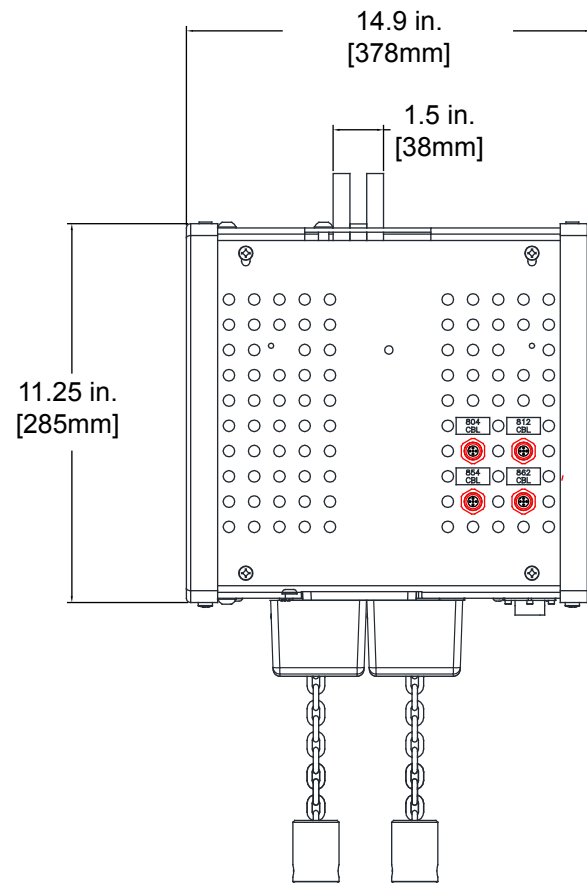

KSHS Series Safety Drop Stop "SDS" Servo Hoists

KSH250S-2301
KSH500S-2301

Product Weight: 100 lbs [45.5kg]

KSH350S-2301
KSH750S-2301
KSH1000S-2301
KSH2000S-2301

Product Weight: 130 lbs [59kg]