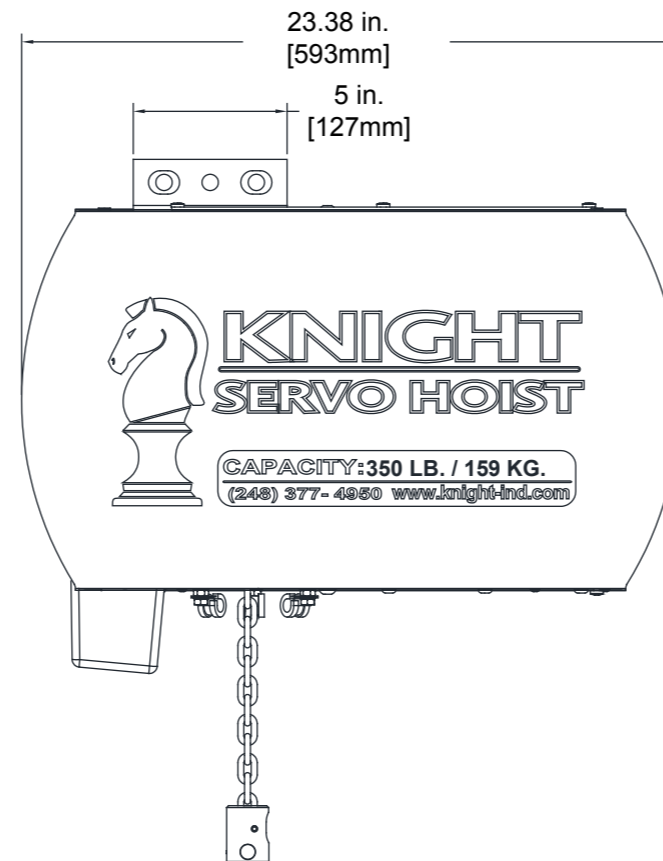

KSHSDS Series Safety Drop Stop "SDS" Servo Hoists

KSHSDS250-2301
KSHSDS500-2301

Product Weight: 100 lbs [45.5kg]

KSHSDS350-2301
KSHSDS750-2301
KSHSDS1000-2301
KSHSDS2000-2301

Product Weight: 130 lbs [59kg]