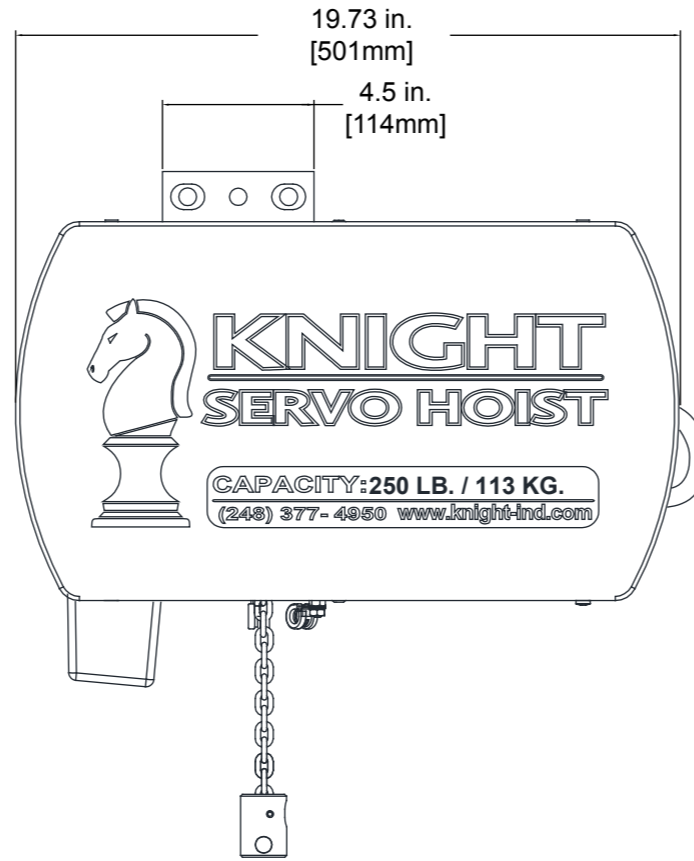

KSHSDS Series Safety Drop Stop "SDS" Servo Hoists

KSHSDS250-2301
KSHSDS500-2301

Product Weight: 100 lbs [45.5kg]

KSHSDS350-2301
KSHSDS750-2301
KSHSDS1000-2301
KSHSDS2000-2301

Product Weight: 130 lbs [59kg]