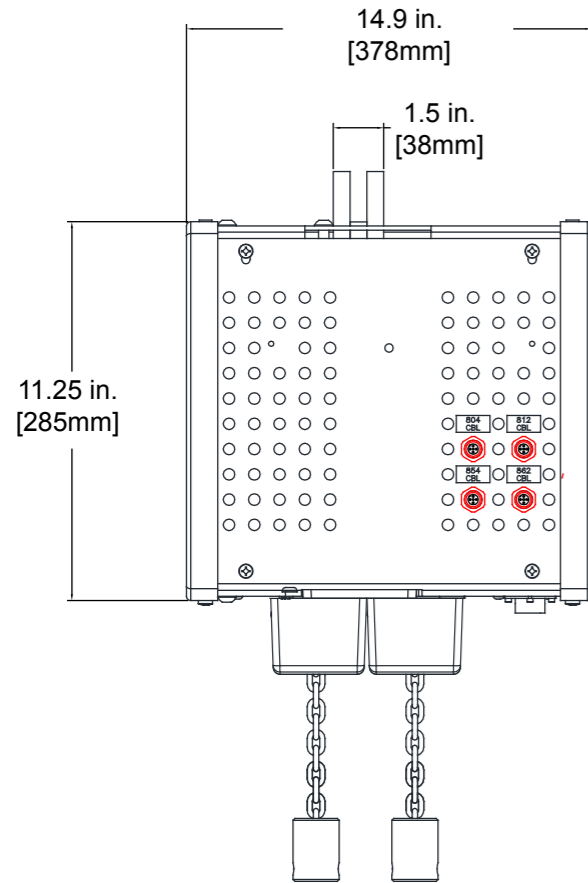

KSHSDS Series Safety Drop Stop "SDS" Servo Hoists

KSHSDS250-2301
KSHSDS500-2301

Product Weight: 100 lbs [45.5kg]

KSHSDS350-2301
KSHSDS750-2301
KSHSDS1000-2301
KSHSDS2000-2301

Product Weight: 130 lbs [59kg]