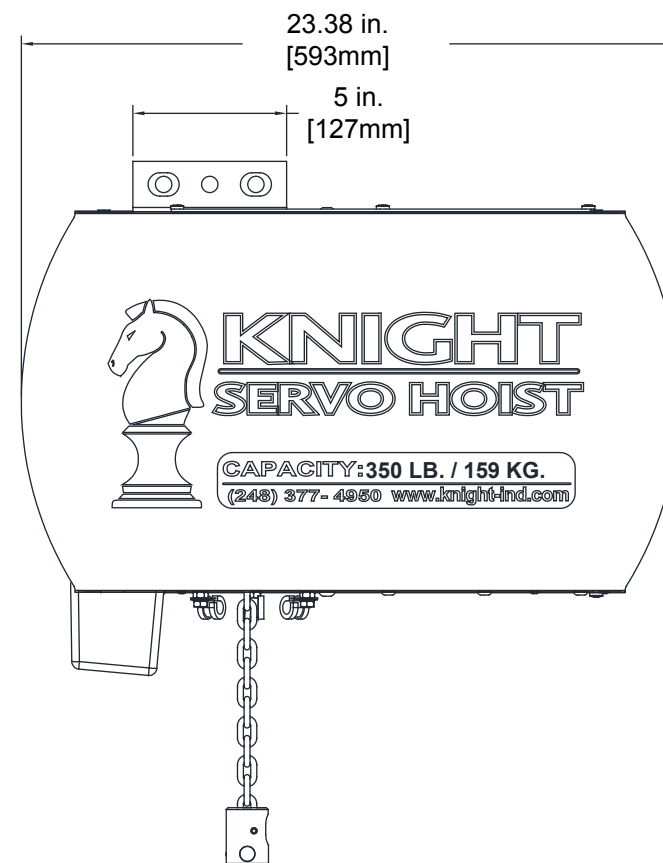

KSHS Series Safety Drop Stop "SDS" Servo Hoists

KSH250S-2301
KSH500S-2301

Product Weight: 100 lbs [45.5kg]

KSH350S-2301
KSH750S-2301
KSH1000S-2301
KSH2000S-2301

Product Weight: 130 lbs [59kg]