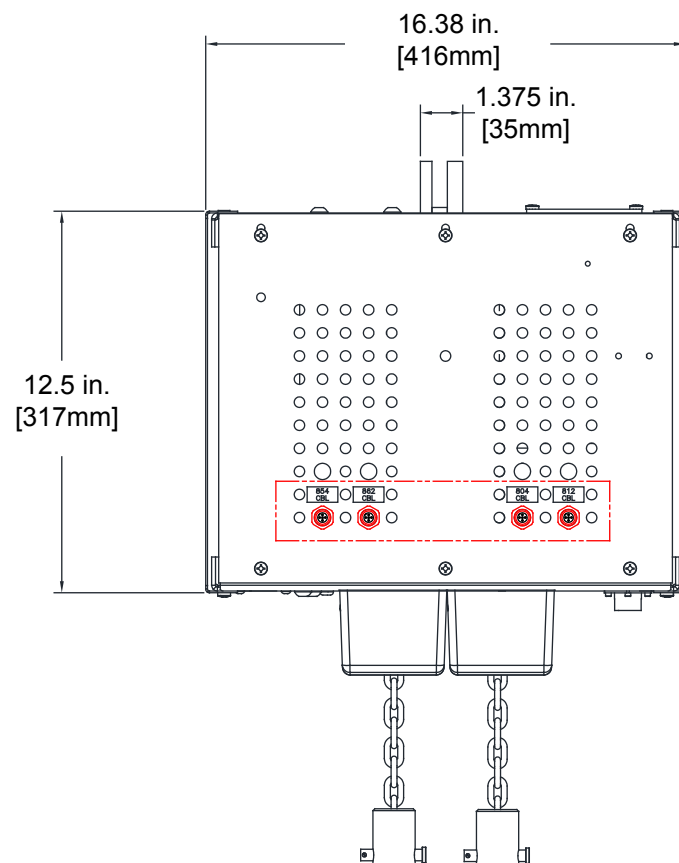

KSHS Series Safety Drop Stop "SDS" Servo Hoists

KSH250S-2301
KSH500S-2301

Product Weight: 100 lbs [45.5kg]

KSH350S-2301
KSH750S-2301
KSH1000S-2301
KSH2000S-2301

Product Weight: 130 lbs [59kg]